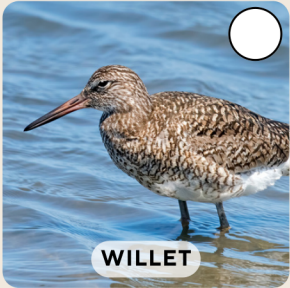

INDIGO BUNTING

BLACKBURNIAN WARBLER

MAGNOLIA WARBLER

NORTHERN MOCKINGBIRD

AMERICAN OYSTERCATCHER

ROSE-BREADED GROSBEAK

BLUE GROSBEAK

YELLOW-BILLED CUCKOO

GREAT KISKADEE

TROPICAL KINGBIRD

EASTERN KINGBIRD

DICKCISSEL

SCISSOR-TAILED FLYCATCHER

Back side includes
another 30 species, or
29+QR Code

REDDISH EGRET

GREAT EGRET

RUBY-THROATED HUMMINGBIRD

BARN SWALLOW

HOODED WARBLER

YELLOW WARBLER

WILLET

SNOWY EGRET

PAINTED BUNTING

INDIGO BUNTING

BLACKBURNIAN WARBLER

MAGNOLIA WARBLER

NORTHERN MOCKINGBIRD

AMERICAN OYSTERCATCHER

ROSE-BREASTED GROSBEAK

BLUE GROSBEAK

YELLOW-BILLED CUCKOO

RED-EYED VIREO