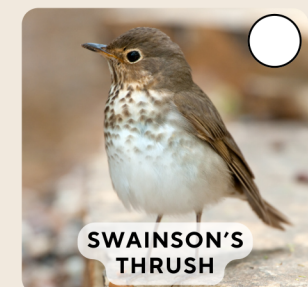

INDIGO BUNTING

BLACKBURNIAN WARBLER

MAGNOLIA WARBLER

NORTHERN MOCKINGBIRD

AMERICAN OYSTERCATCHER

ROSE-BREADED GROSBEAK

BLUE GROSBEAK

YELLOW-BILLED CUCKOO

RED-EYED VIREO

WHITE IBIS

MOURNING DOVE

SUMMER TANAGER

SCARLET TANAGER

BALTIMORE ORIOLE

SWAINSON'S THRUSH

GREAT-TAILED GRACKLE